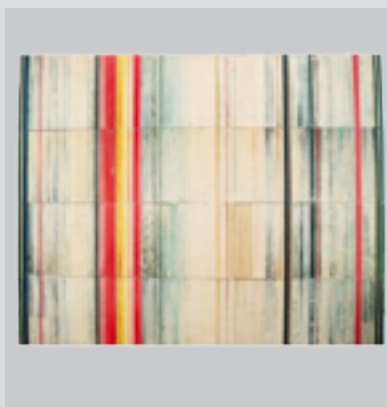

January 11-13, 2008 | 11 am-7 pm January 14, 2008 | 11 am-6 pm

Private Preview: Thursday, January 10, 2008

Rudy Autio
Nite and Day, 1991
Stoneware
36 x 37 x 24 in.

Margie Hughto
Fire and Ice, 2007
Clay, copper & glass
41 x 37 x 3 in.

Shin Sangho
Fired Painting, 2006
Glazed ceramic
20 ceramic tiles
76 x 95 in.

Marc Leuthold
Mauve Wheel
Glazed ceramic
16 in. diameter

Charles Birnbaum
Floating Wall, Piece #292, 2007
Ceramic
24 x 17 3/4 x 12 5/8 in.