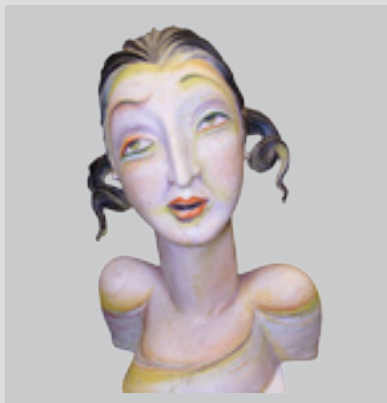

January 11-13, 2008 | 11 am-7 pm January 14, 2008 | 11 am-6 pm

Private Preview: Thursday, January 10, 2008

Rudy Autio
Nite and Day, 1991
Stoneware
36 x 37 x 24 in.

Margie Hughto
Fire and Ice, 2007
Clay, copper & glass
41 x 37 x 3 in.

Shin Sangho
Fired Painting, 2006
Glazed ceramic
20 ceramic tiles
76 x 95 in.

Marc Leuthold
Mauve Wheel
Glazed ceramic
16 in. diameter

Charles Birnbaum
Floating Wall, Piece #292, 2007
Ceramic
24 x 17 3/4 x 12 5/8 in.