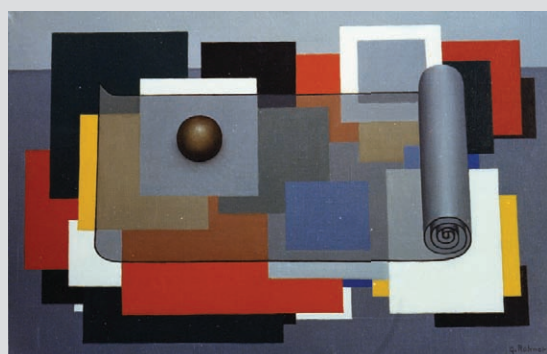

**Rudy Autio**  
*Nite and Day, 1991*  
Stoneware  
36 x 37 x 24 in..

**Marc Leuthold**  
*Eclipse, 2008*  
Porcelaneous carving  
19 1/2 in. diameter

**Charles Birnbaum**  
*Floating Wall Piece #2, 2007*  
Porcelain  
22 1/2 x 16 3/4 x 8 3/4 in.

**Margie Hughto**  
*Fire and Ice, 2007*  
Clay, copper & glass  
41 x 37 x 3 in.

**Rouska Valkova**  
*White on White No.1, 2007*  
Porcelain  
21 x 21 in.

**Assadour**  
*Paysage avec un Personnage  
a Droite, 1998*  
Tempera & watercolor  
on paper  
31 1/8 x 21 in.