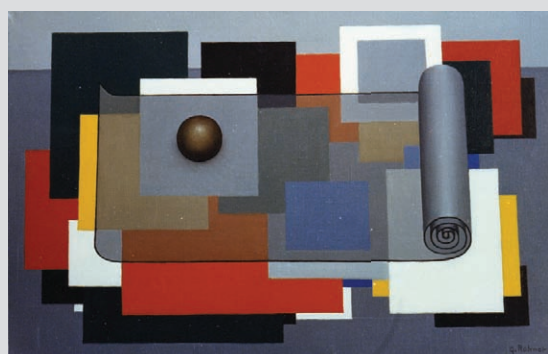

**Rudy Autio**  
*Nite and Day, 1991*  
Stoneware  
36 x 37 x 24 in..

**Marc Leuthold**  
*Eclipse, 2008*  
Porcelaneous carving  
19 1/2 in. diameter

**Charles Birnbaum**  
*Floating Wall Piece #2, 2007*  
Porcelain  
22 1/2 x 16 3/4 x 8 3/4 in.

**Margie Hughto**  
*Fire and Ice, 2007*  
Clay, copper & glass  
41 x 37 x 3 in.

**Rouska Valkova**  
*White on White No.1, 2007*  
Porcelain  
21 x 21 in.

**Assadour**  
*Paysage avec un Personnage a Droite, 1998*  
Tempera & watercolor  
on paper  
31 1/8 x 21 in.