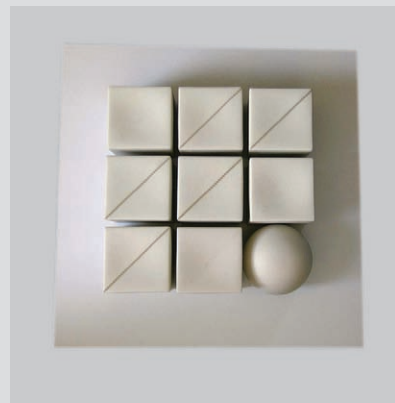

Shin Sang Ho
Fired Painting, 2006
Glazed ceramic
79 x 98 3/4 in.

LOVEED FINE ARTS

will be exhibiting at

SCULPTURE OBJECTS & FUNCTIONAL ART FAIR /
BRIDGING DESIGN, DECORATIVE & FINE ART

We invite you to visit us at the Park Avenue Armory
Park Avenue and 67th Street, New York, NY 10021

Rudy Autio
Nite and Day, 1991
Stoneware
36 x 37 x 24 in..

Marc Leuthold
Eclipse, 2008
Porcelainous carving
19 1/2 in. diameter

Charles Birnbaum
Floating Wall Piece #2, 2007
Porcelain
22 1/2 x 16 3/4 x 8 3/4 in.

Margie Hughto
Fire and Ice, 2007
Clay, copper & glass
41 x 37 x 3 in.

Rouska Valkova
White on White No.1, 2007
Porcelain
21 x 21 in.

Assadour
*Paysage avec un Personnage
a Droite, 1998*
Tempera & watercolor
on paper
31 1/8 x 21 in.