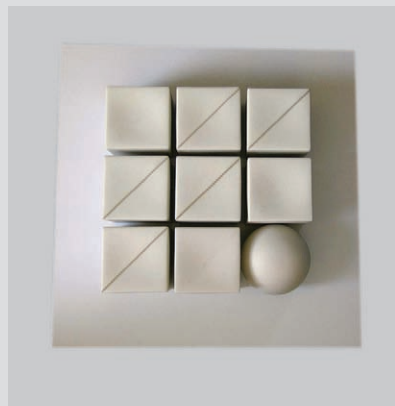

**May 29 - June 1, 2008**

**Booth No. 412**

Thursday & Friday | 11am - 8pm Saturday | 11am - 7pm

Sunday | Noon - 6pm

Preview Gala: Wednesday, May 28, 2008 | 5:30 - 9pm

**Peter Voulkos**  
*Untitled (Plate), 1993*  
Wood-fired stoneware  
20 x 21 1/4 x 5 1/4 in.

**Rudy Autio**  
*Nite and Day, 1991*  
Stoneware  
36 x 37 x 24 in..

**Marc Leuthold**  
*Eclipse, 2008*  
Porcelaneous carving  
19 1/2 in. diameter

**Charles Birnbaum**  
*Floating Wall Piece #2, 2007*  
Porcelain  
22 1/2 x 16 3/4 x 8 3/4 in.

**Margie Hughto**  
*Fire and Ice, 2007*  
Clay, copper & glass  
41 x 37 x 3 in.

**Rouska Valkova**  
*White on White No.1, 2007*  
Porcelain  
21 x 21 in.

**Assadour**  
*Paysage avec un Personnage a Droite, 1998*  
Tempera & watercolor  
on paper  
31 1/8 x 21 in.