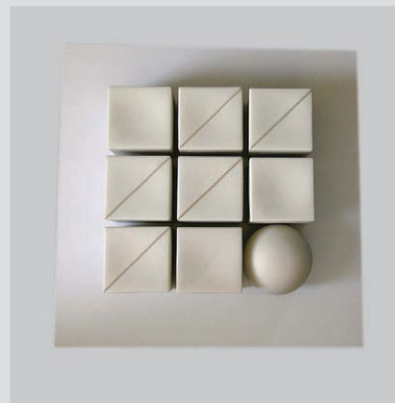

Shin Sang Ho
Fired Painting, 2006
Glazed ceramic
79 x 98 3/4 in.

LOVEED FINE ARTS

will be exhibiting at

SCULPTURE OBJECTS & FUNCTIONAL ART FAIR /
BRIDGING DESIGN, DECORATIVE & FINE ART

We invite you to visit us at the Park Avenue Armory
Park Avenue and 67th Street, New York, NY 10021

Rudy Autio
Nite and Day, 1991
Stoneware
36 x 37 x 24 in..

Marc Leuthold
Eclipse, 2008
Porcelaneous carving
19 1/2 in. diameter

Charles Birnbaum
Floating Wall Piece #2, 2007
Porcelain
22 1/2 x 16 3/4 x 8 3/4 in.

Margie Hughto
Fire and Ice, 2007
Clay, copper & glass
41 x 37 x 3 in.

Rouska Valkova
White on White No.1, 2007
Porcelain
21 x 21 in.

Assadour
*Paysage avec un Personnage
a Droite, 1998*
Tempera & watercolor
on paper
31 1/8 x 21 in.