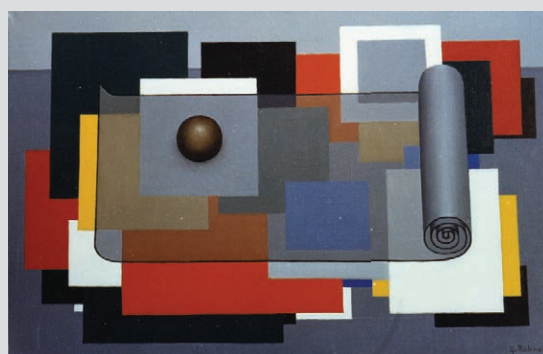

Shin Sang Ho
Fired Painting, 2006
Glazed ceramic
79 x 98 3/4 in.

LOVEED FINE ARTS

will be exhibiting at

SCULPTURE OBJECTS & FUNCTIONAL ART FAIR /
BRIDGING DESIGN, DECORATIVE & FINE ART

We invite you to visit us at the Park Avenue Armory
Park Avenue and 67th Street, New York, NY 10021

Rudy Autio
Nite and Day, 1991
Stoneware
36 x 37 x 24 in..

Marc Leuthold
Eclipse, 2008
Porcelainous carving
19 1/2 in. diameter

Charles Birnbaum
Floating Wall Piece #2, 2007
Porcelain
22 1/2 x 16 3/4 x 8 3/4 in.

Margie Hughto
Fire and Ice, 2007
Clay, copper & glass
41 x 37 x 3 in.

Rouska Valkova
White on White No.1, 2007
Porcelain
21 x 21 in.

Assadour
*Paysage avec un Personnage
a Droite, 1998*
Tempera & watercolor
on paper
31 1/8 x 21 in.