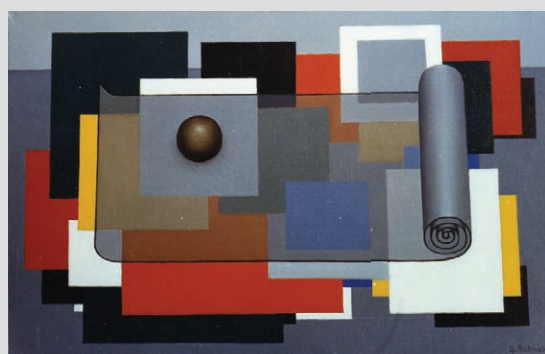

Shin Sang Ho
Fired Painting, 2006
Glazed ceramic
79 x 98 3/4 in.

LOVEED FINE ARTS

will be exhibiting at

SCULPTURE OBJECTS & FUNCTIONAL ART FAIR /
BRIDGING DESIGN, DECORATIVE & FINE ART

We invite you to visit us at the Park Avenue Armory
Park Avenue and 67th Street, New York, NY 10021

Rudy Autio
Nite and Day, 1991
Stoneware
36 x 37 x 24 in..

Marc Leuthold
Eclipse, 2008
Porcelaneous carving
19 1/2 in. diameter

Charles Birnbaum
Floating Wall Piece #2, 2007
Porcelain
22 1/2 x 16 3/4 x 8 3/4 in.

Margie Hughto
Fire and Ice, 2007
Clay, copper & glass
41 x 37 x 3 in.

Rouska Valkova
White on White No.1, 2007
Porcelain
21 x 21 in.

Assadour
*Paysage avec un Personnage
a Droite, 1998*
Tempera & watercolor
on paper
31 1/8 x 21 in.